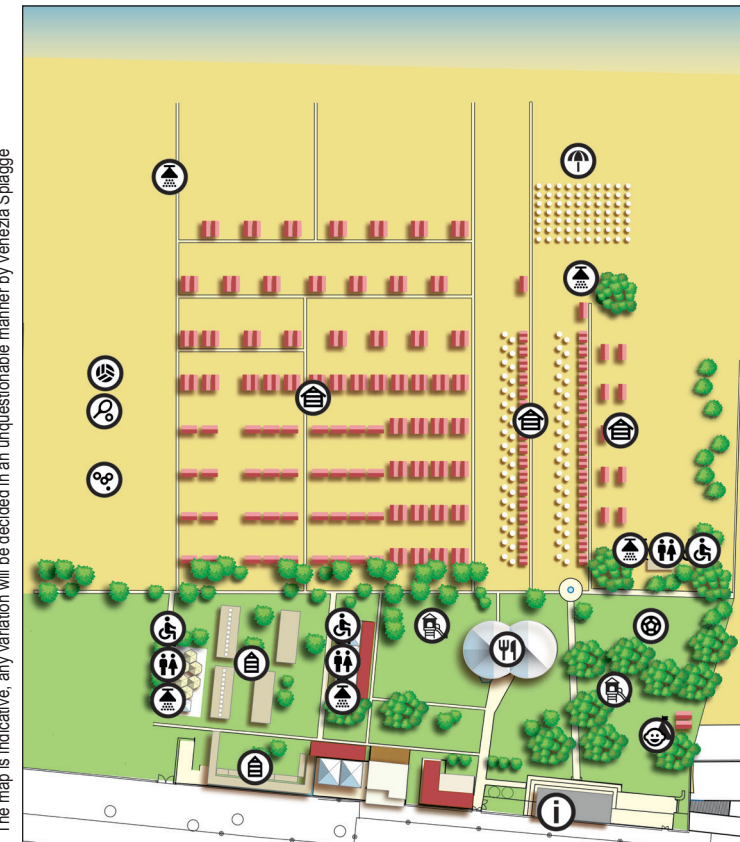

22 may
13 september 2026

i Information

little beach hut - plus

minimum period 7 days		daily rate	resident rate*
multi-day rate - daily		40,00	25,00

little beach hut with shower

minimum period 7 days		daily rate	resident rate*
multi-day rate - daily		50,00	35,00

* Rates reserved for all residents of the Municipality of Venice

The map is indicative, any variation will be decided in an unquestionable manner by Venezia Spiagge

- Info point
- Beach umbrella
- Beach hut
- Little beach hut
- Shower / Toilet
- Nursery
- Play area
- Kids entertainment
- Sport court
- Restaurant / Bar