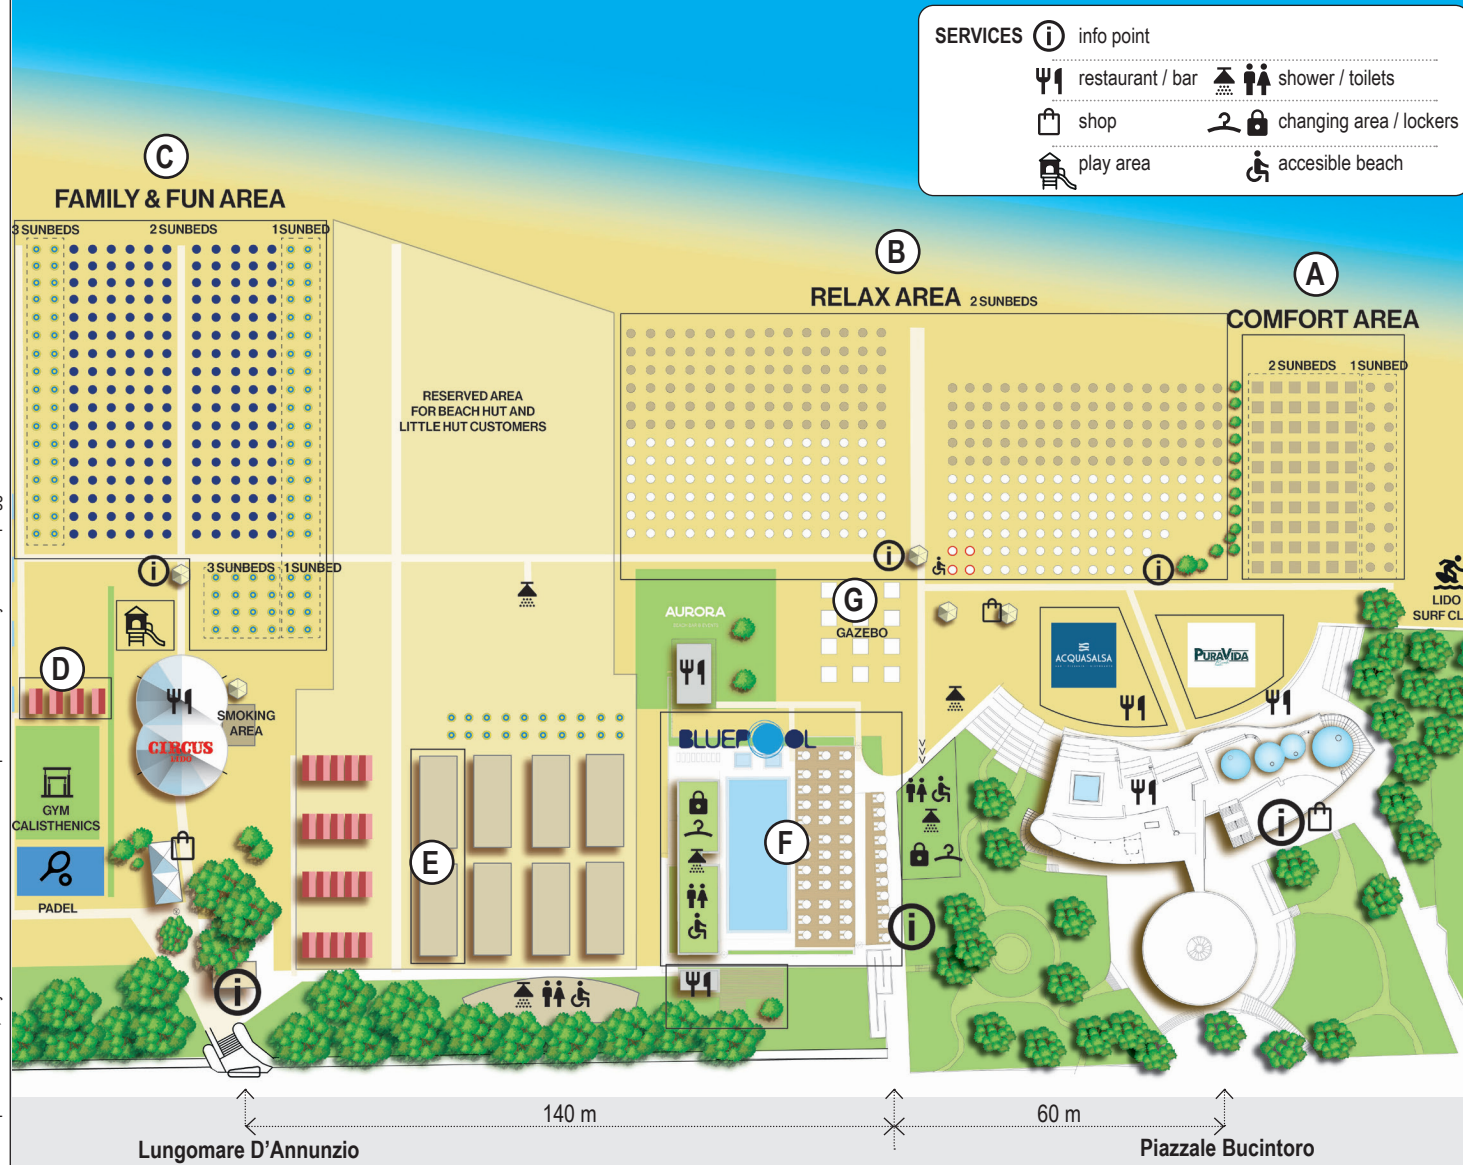

daily rates Bluemoon 2026

Bluemoon The beach of Venice

veneziaspiagge

COMFORT AREA Cosy as never before (A)

discount over 7 days **	daily rate	resident rate*	
MAX	1st row	45,00	30,00
	2nd/5th row	40,00	25,00
	other rows	35,00	20,00
starting from 14.30	25,00	15,00	

discount over 7 days **	daily rate	resident rate*	
MAX umbrella + 2 MAXI sunbeds	1st row	55,00	40,00
	2nd/5th row	50,00	35,00
	other rows	45,00	30,00
starting from 14.30	35,00	25,00	

FLEXIBLE BOOKING *** + 2,00

RELAX AREA Well-being and leisure in a mix (B)

discount over 7 days **	daily rate	resident rate*	
MAX + UNDER 12 umbrella + 2 sunbeds	1st row	50,00	35,00
	2nd/5th row	45,00	30,00
	other rows	40,00	25,00
starting from 14.30	30,00	20,00	

FLEXIBLE BOOKING *** + 2,00

FAMILY & FUN AREA Carefree summer (C)

discount over 7 days **	daily rate	resident rate*	
MAX + UNDER 12	1st row	40,00	25,00
	2nd/5th row	35,00	20,00
	other rows	30,00	15,00
starting from 14.30	20,00	10,00	

discount over 7 days **	daily rate	resident rate*	
MAX + UNDER 12	1st row	50,00	35,00
	2nd/5th row	45,00	30,00
	other rows	40,00	25,00
starting from 14.30	30,00	20,00	

FLEXIBLE BOOKING *** + 2,00

discount over 7 days **	daily rate	resident rate*	
MAX + UNDER 12	1st row	60,00	45,00
	2nd/5th row	55,00	40,00
	other rows	50,00	35,00
starting from 14.30	40,00	30,00	

FLEXIBLE BOOKING *** + 2,00

BEACH HUT and LITTLE HUT (D) (E)

discount over 7 days **	daily rate	resident rate*	
MAX 6 persons		90,00	75,00
	starting from 14.30	70,00	55,00

discount over 7 days **	daily rate	resident rate*	
MAX 4 persons		40,00	25,00
	starting from 14.30	30,00	15,00

FLEXIBLE BOOKING *** + 2,00

SERVICES

- info point
- restaurant / bar
- shower / toilets
- shop
- changing area / lockers
- play area
- accesible beach

* Rates reserved for all residents of the Municipality of Venice